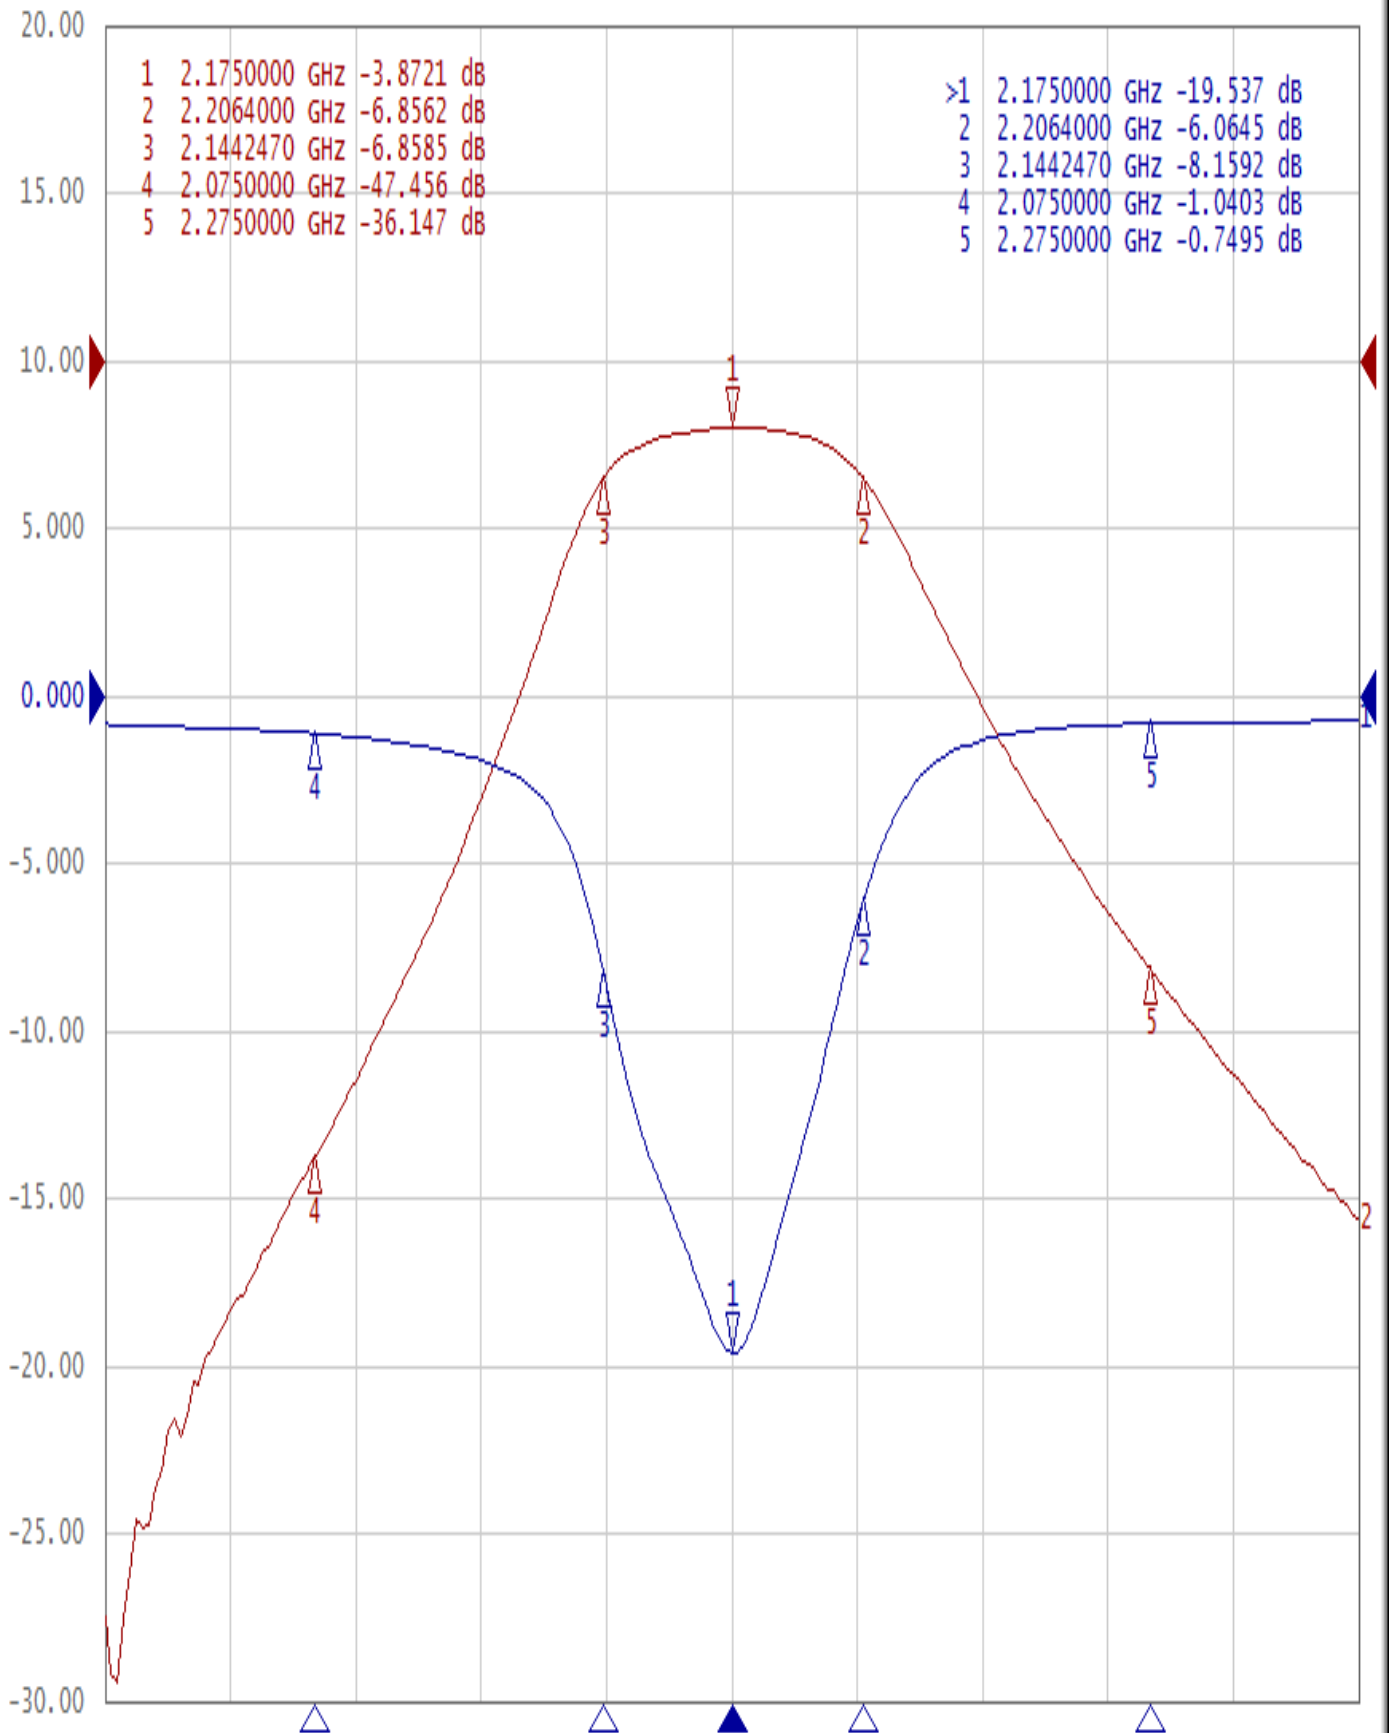

Performance-TFW4829B-2175M

202007041CD

Tr1 S11 Log Mag 5.000dB/ Ref 0.000dB [F2]
Tr2 S21 Log Mag 10.00dB/ Ref 0.000dB [F2]

1 Center 2.175 GHz

IFBW 70 kHz

Span 300 MHz Cor !