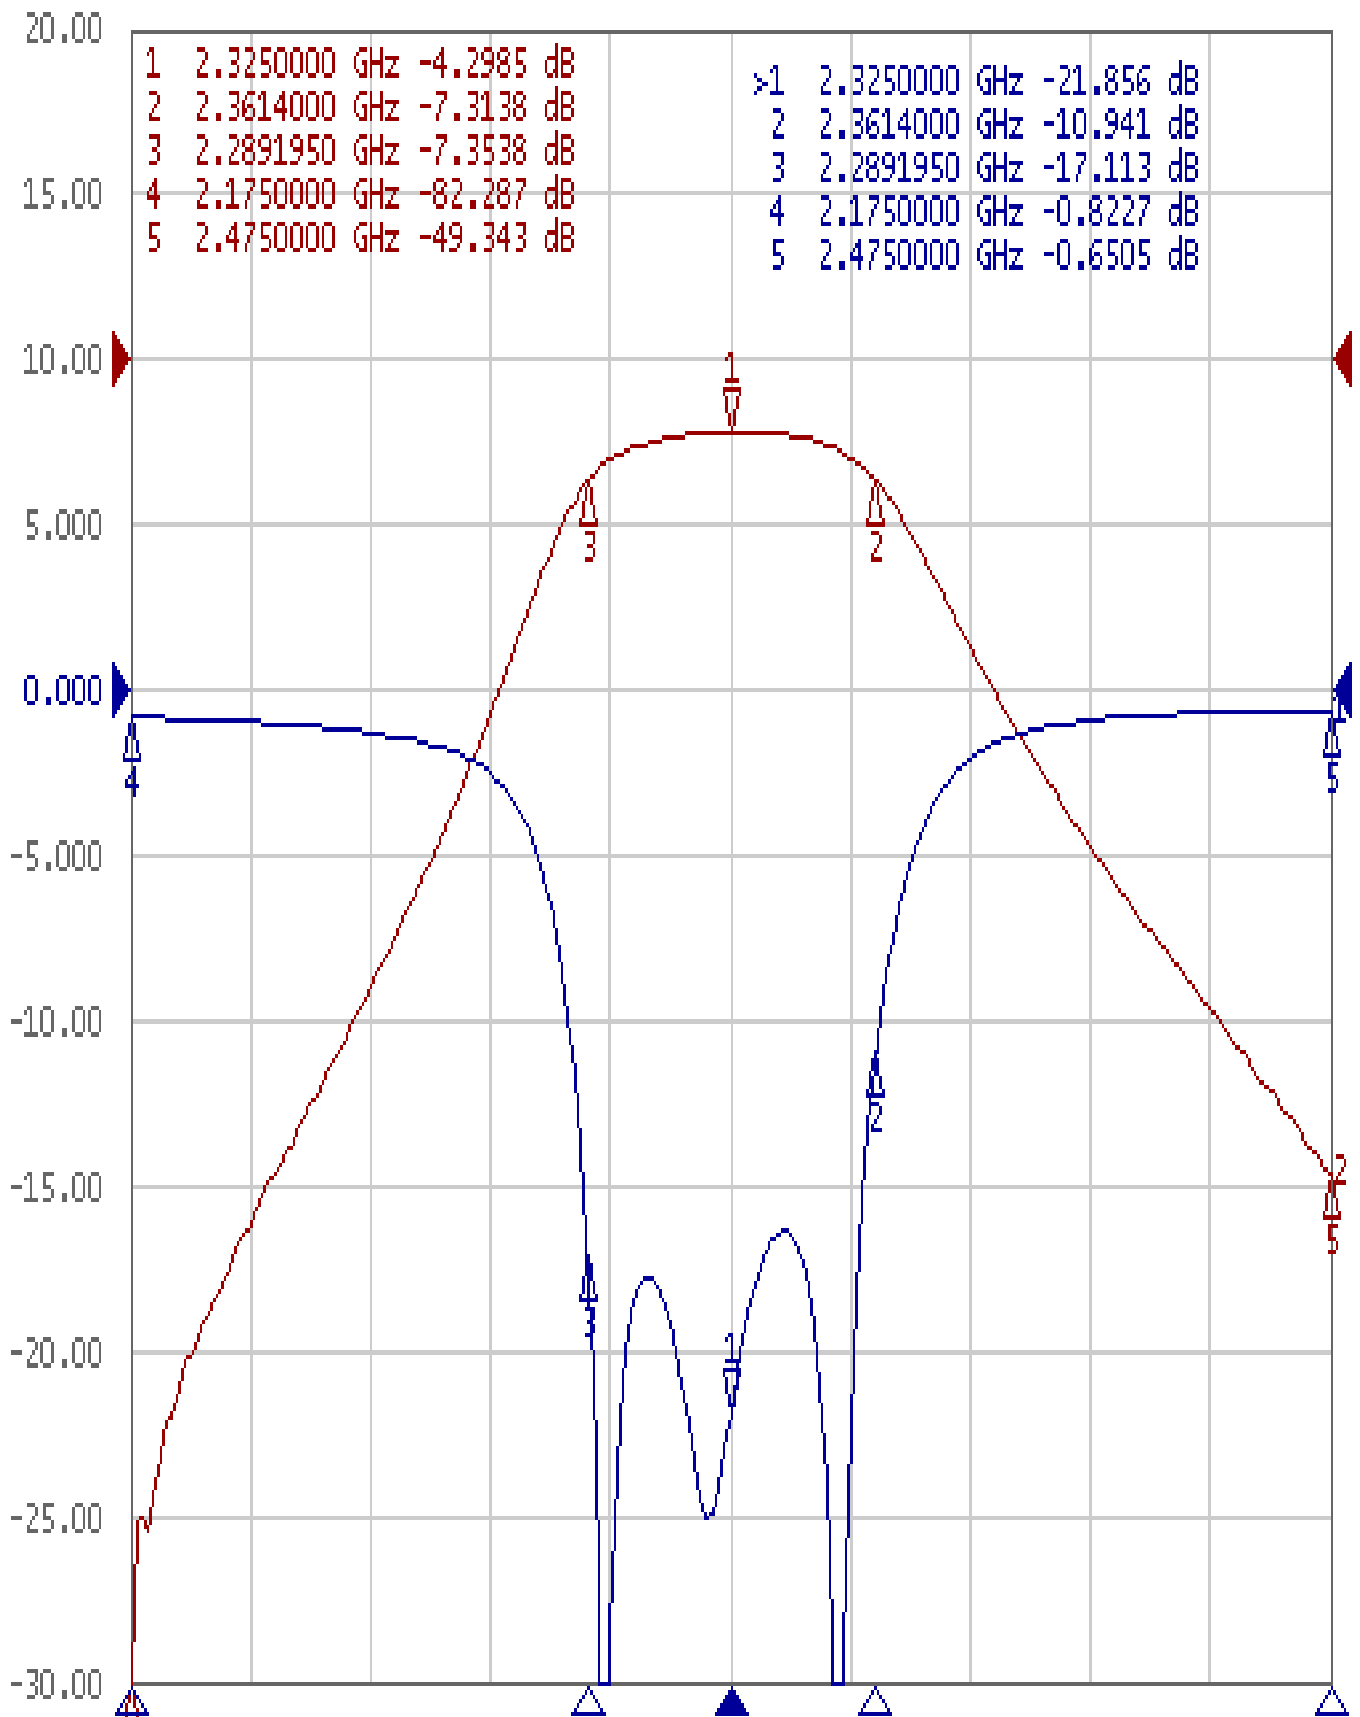

Performance-TFW4755B-2325M

202007051CD

▶ Tr1 S11 Log Mag 5.000dB/ Ref 0.000dB [F2]
Tr2 S21 Log Mag 10.00dB/ Ref 0.000dB [F2]

1 Center 2.325 GHz

IFBW 70 kHz

Span 300 MHz Cor !